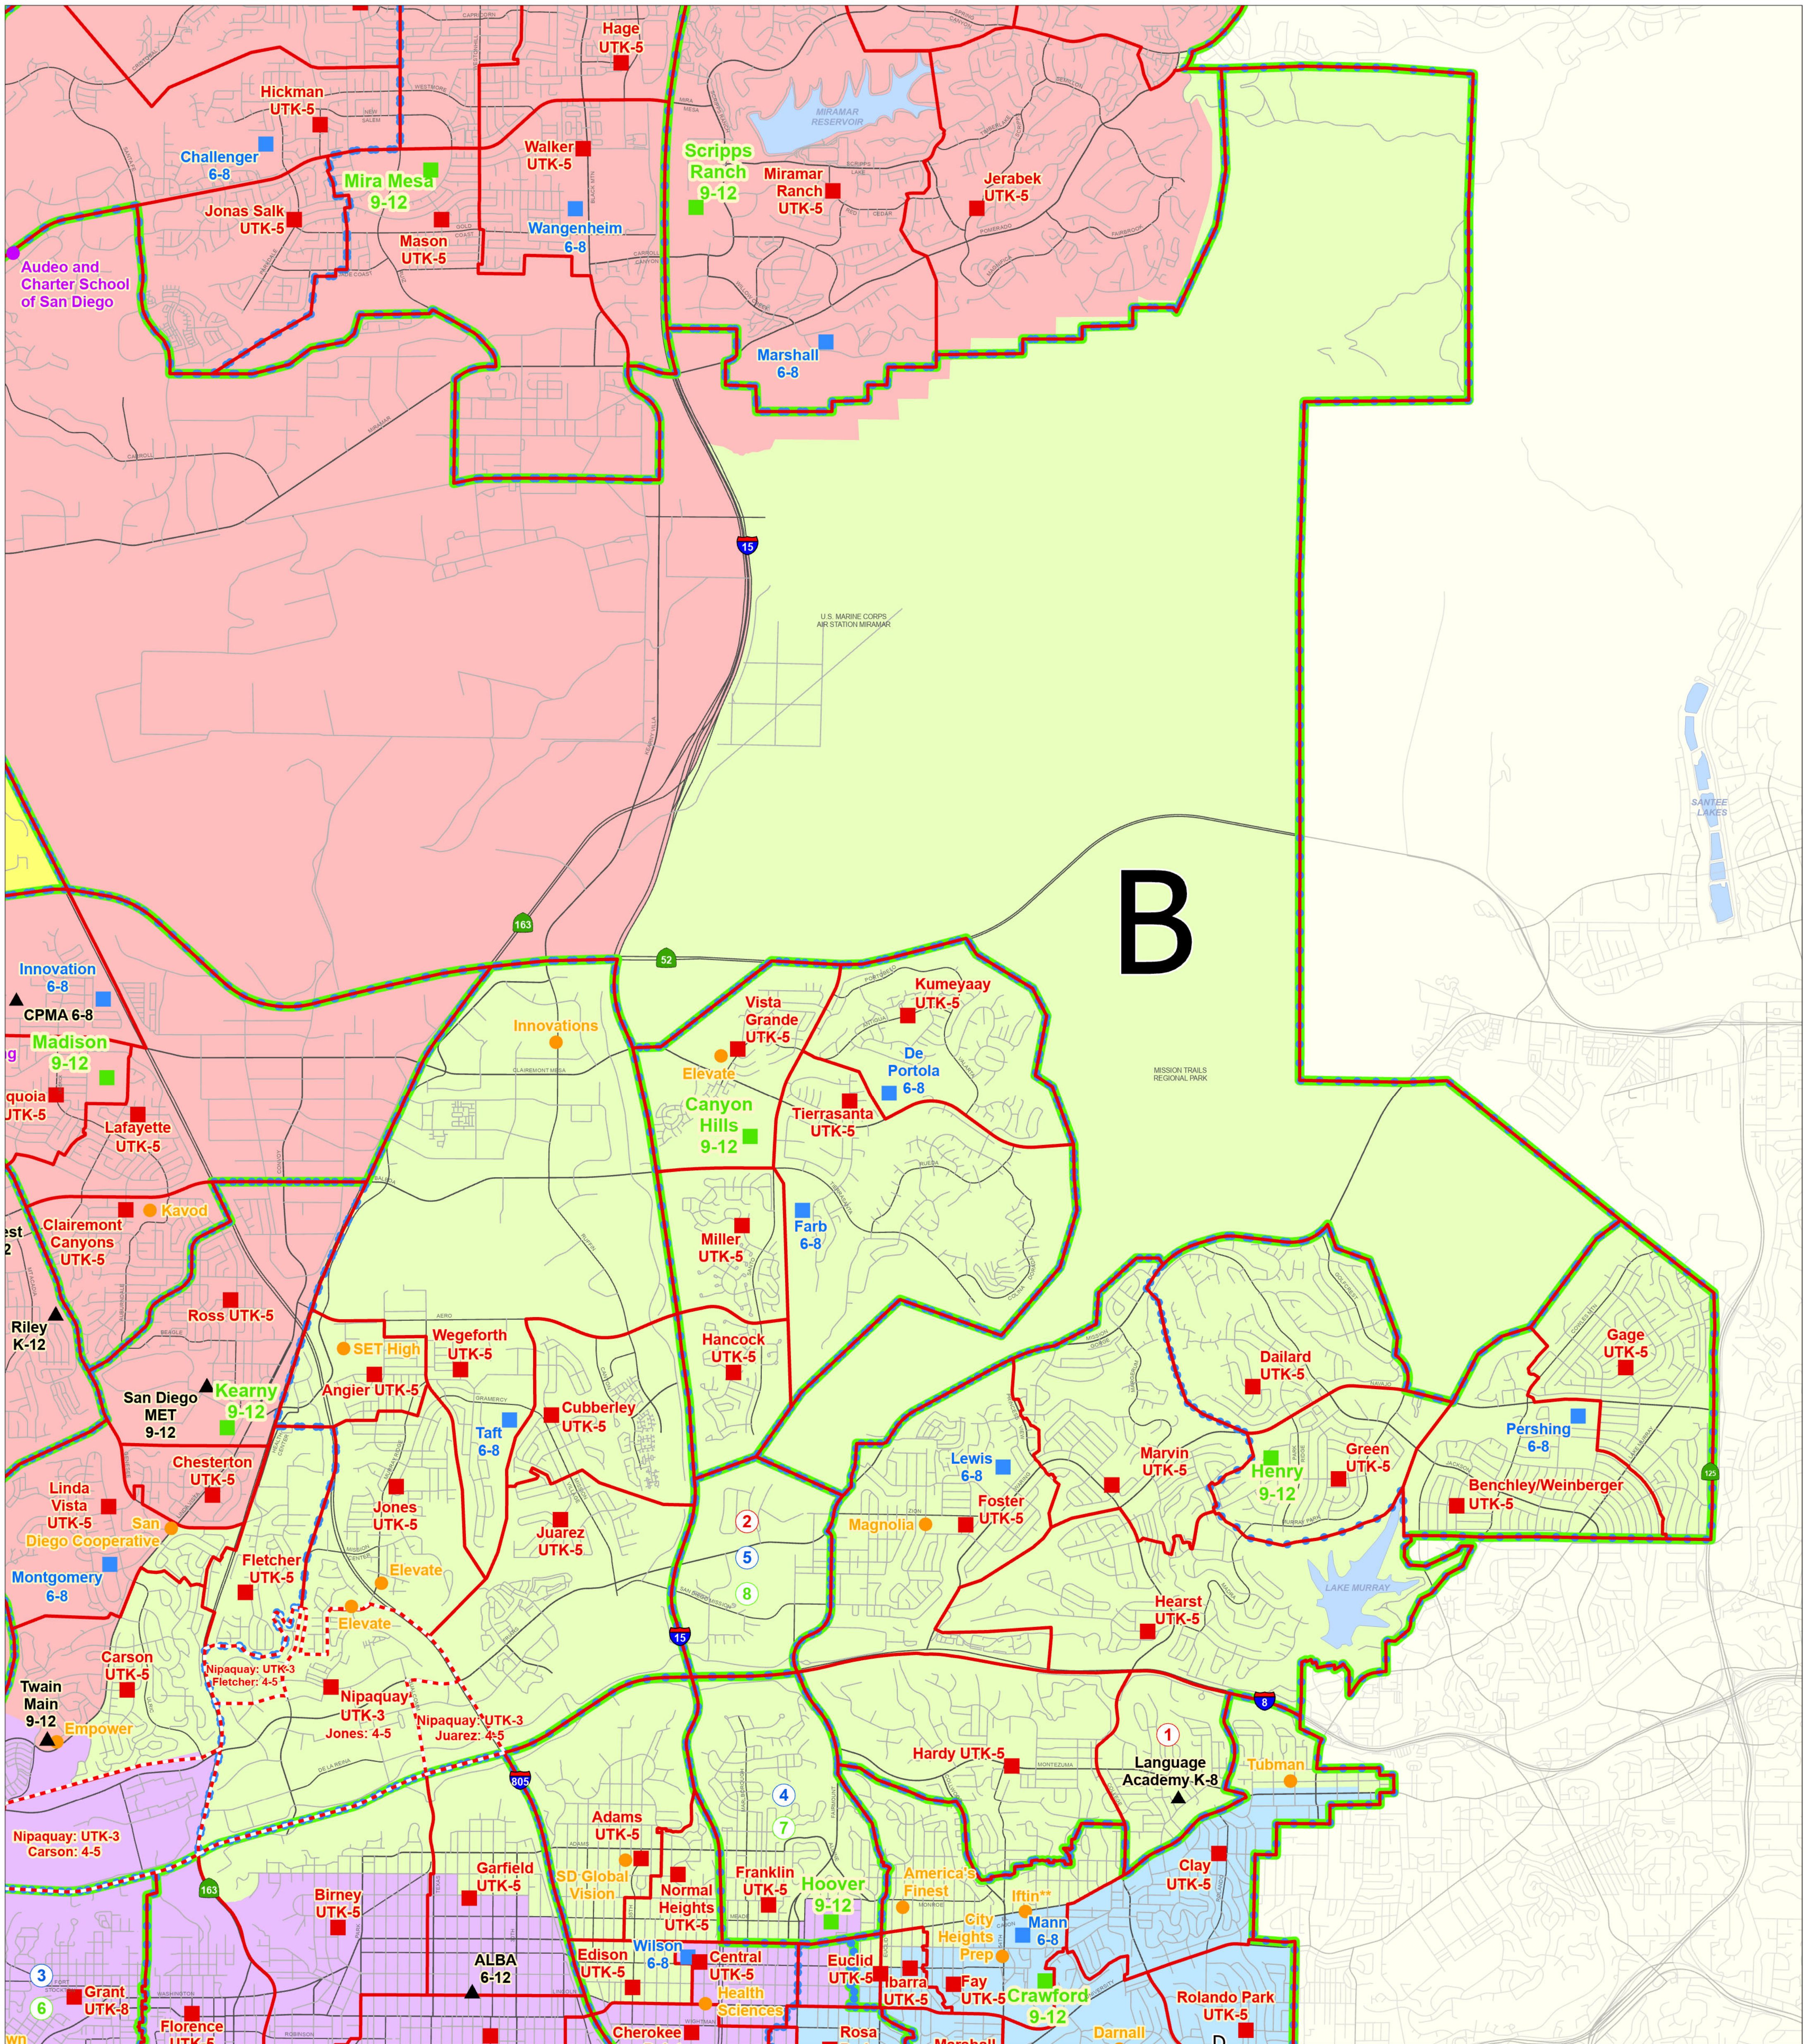

San Diego Unified School District

2023-24 Schools and Attendance Boundaries

with School Board Sub-District B

Schools		Attendance Boundaries	
■ Elementary	▲ Other District Sites	— Elementary	
■ Middle	● Charter	- - - Elementary (Overlapping)	
■ High	● Charter (Independent Study)	— Middle	
		— High	

Please exercise caution in using this map for determining the final assignment of students. Contact the Attendance Boundaries Office at (619) 725-5668 or use the online lookup system at www.sandiegounified.org/schoolfinder. This map pertains only to the 2023-24 school year. Attendance boundaries are reviewed annually and subject to change.

IMPORTANT NOTE:
 **Ifin Charter School is authorized by the San Diego County Office of Education, not by San Diego Unified School District. It is located in SDUSD facilities.

0 0.5 1 1.5 2 Miles

San Diego Unified School District
 Instructional Facilities Planning Department
 4100 Normal Street, Room 3150
 San Diego, CA 92103
 July 1, 2023

Index of Optional Attendance Areas		
Elementary	Middle	High
1 Clay-Hardy	3 Dana/Correia-Roosevelt	6 Point Loma-San Diego
2 Foster-Juarez	4 Lewis-Wilson	7 Henry-Hoover
	5 Lewis-Taft	8 Henry-Kearny

Board Sub-Districts	
A	D
B	E
C	